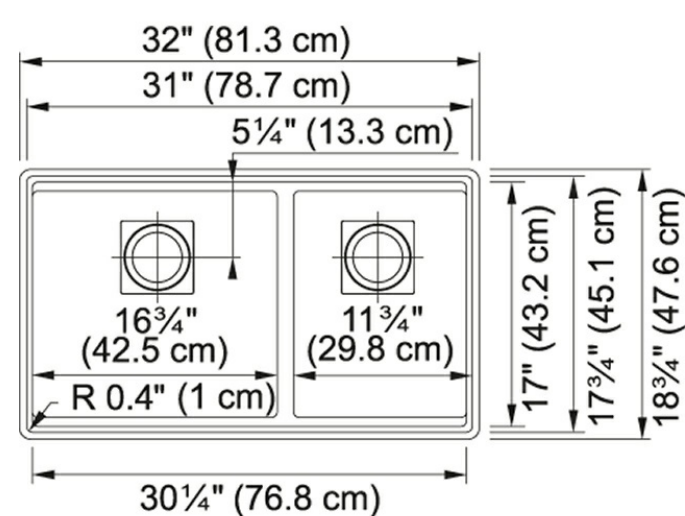

Product Picture

Technical Drawing

Product Dimensions

Length overall	17"
Width overall	32"
Depth Overall	9 1/2"
Length of large bowl	17"
Width of large bowl	16 3/4"
Depth of large bowl	9 1/2"
Length of small bowl	17"
Width of small bowl	11 3/4"
Depth of small bowl	9 1/2"
Minimum Cabinet Size	36"